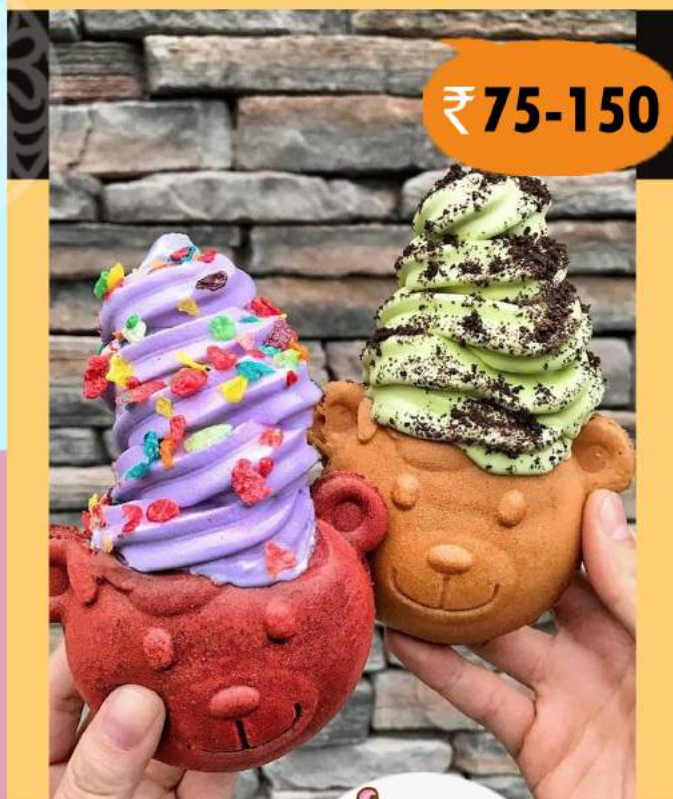

WRAPS

SPRING POTATO

JAPSTICKS

& MORE...

TEDDY BEAR CONE

Pista, Blackcurrent,
with toppings

FISH & BEAR
CONES

₹ 90-150